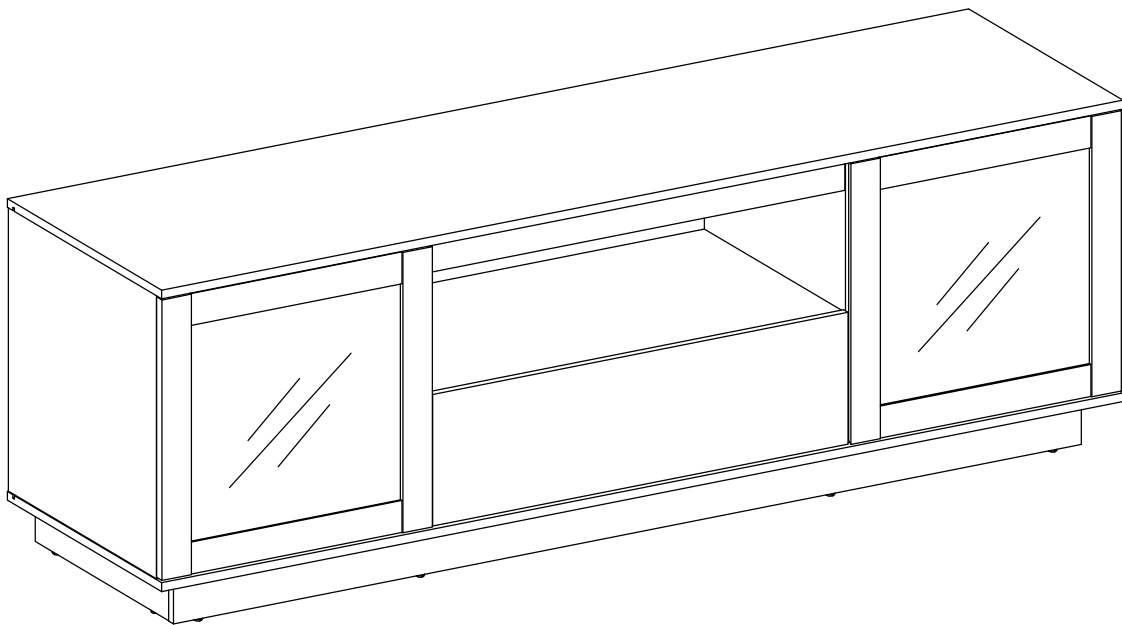

ASSEMBLY INSTRUCTIONS

OLB1800SOWS

Thank you for choosing AVS OLB1800SOWS AV Furniture. Before beginning assembly, please check all parts are included and undamaged. For any assembly or parts enquiries, please contact AV Supply Group Ltd on (09) 2749172 or email to info@avsupply.co.nz