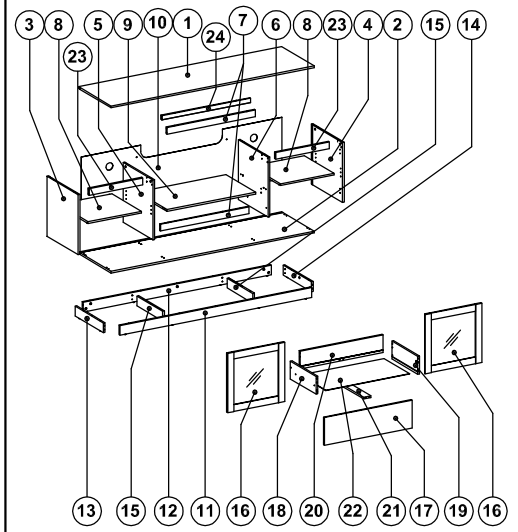

OLB1800SOWS

The cabinet top supports up to 35 kg (77 lbs.)

PRODUCT CARE: Care for your furniture by cleaning with glass cleaner and a disposable paper towel, do NOT use abrasive chemical products to clean your AVS furniture

CAUTION: Do not use this product for any purpose not explicitly specified by AVS. Improper installation may cause property damage or personal injury. If you do not understand these directions, or have doubts about the safety of the installation, contact AVS Customer Service or call a qualified contractor. AVS is not responsible for damage or injury caused by incorrect mounting, assembly, or use.

WARNING! This product contains small items that could be a choking hazard if swallowed. Keep these items away from young children!

A X 47	B X 47	OAK C X 32	D X 62	6 x 8 mm E X 8	FX 1SET
WHITE G X 14	10 x 33.5 mm H X 11	4 x 19 mm IX 13	J X 13	4 x 12 mm K X 5	L X 8
MX 4	4 x 10 mm N X 8	OX 10	PX 1	6 x 30 mm Q X 4	6 x 45 mm R X 2
					S X 2

AV Supply Group (AVS) intends to make this manual accurate and complete. However, AVS makes no claim that the information contained herein covers all details, conditions, or variations. Nor does it provide for every possible contingency in connection with the installation or use of this product. The information contained in this document is subject to change without notice or obligation of any kind. AVS makes no representation of warranty, expressed or implied, regarding the information contained herein. AVS assumes no responsibility for accuracy, completeness or sufficiency of the information contained in this document.